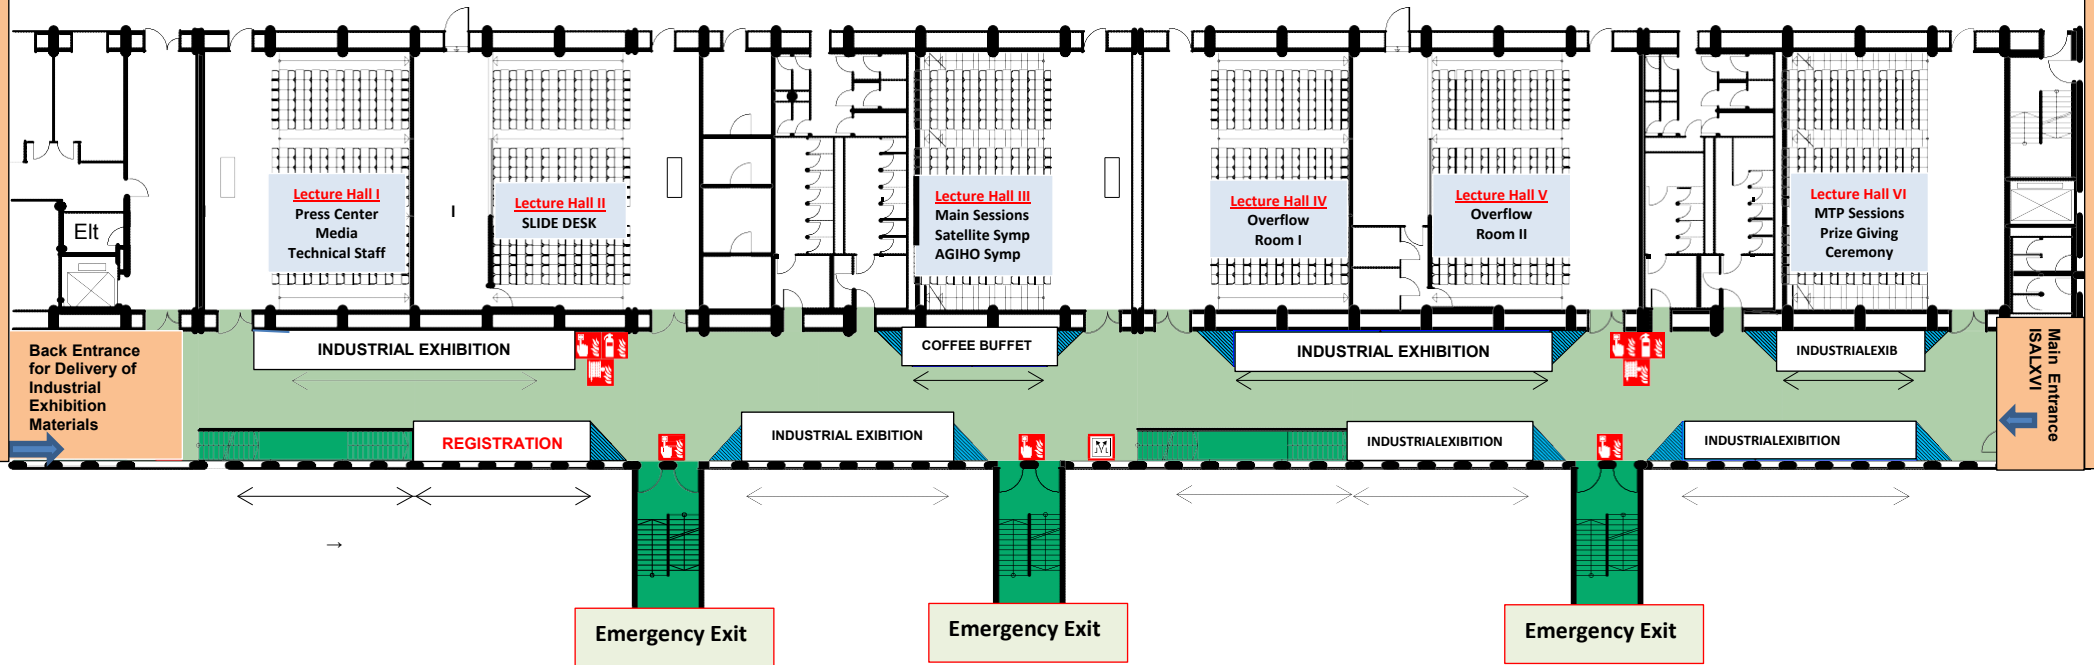

ACUTE LEUKEMIAS XVII – Munich, February 24-27, 2019

FLOOR PLAN – FLOOR 01

REGISTRATION

Lecture Halls and Industrial Exhibition

Industrial Exhibition - Official Exhibition Hours:

Sunday: February 24, 2019:	12:00 PM – 06:30 PM
Monday: February 25, 2019:	08:30 AM – 07:00 PM
Tuesday: February 26, 2019:	08:30 AM – 05:30 PM
Wednesday: February 27, 2019:	08:30 AM – 01:00 PM

Registration Desk – Official Opening Hours:

Sunday: February 24, 2019:	09:00 PM – 07:15 PM
Monday: February 25, 2019:	08:00 AM – 07:15 PM
Tuesday: February 26, 2019:	08:00 AM – 06:45 PM
Wednesday: February 27, 2019:	08:00 AM – 01:00 PM