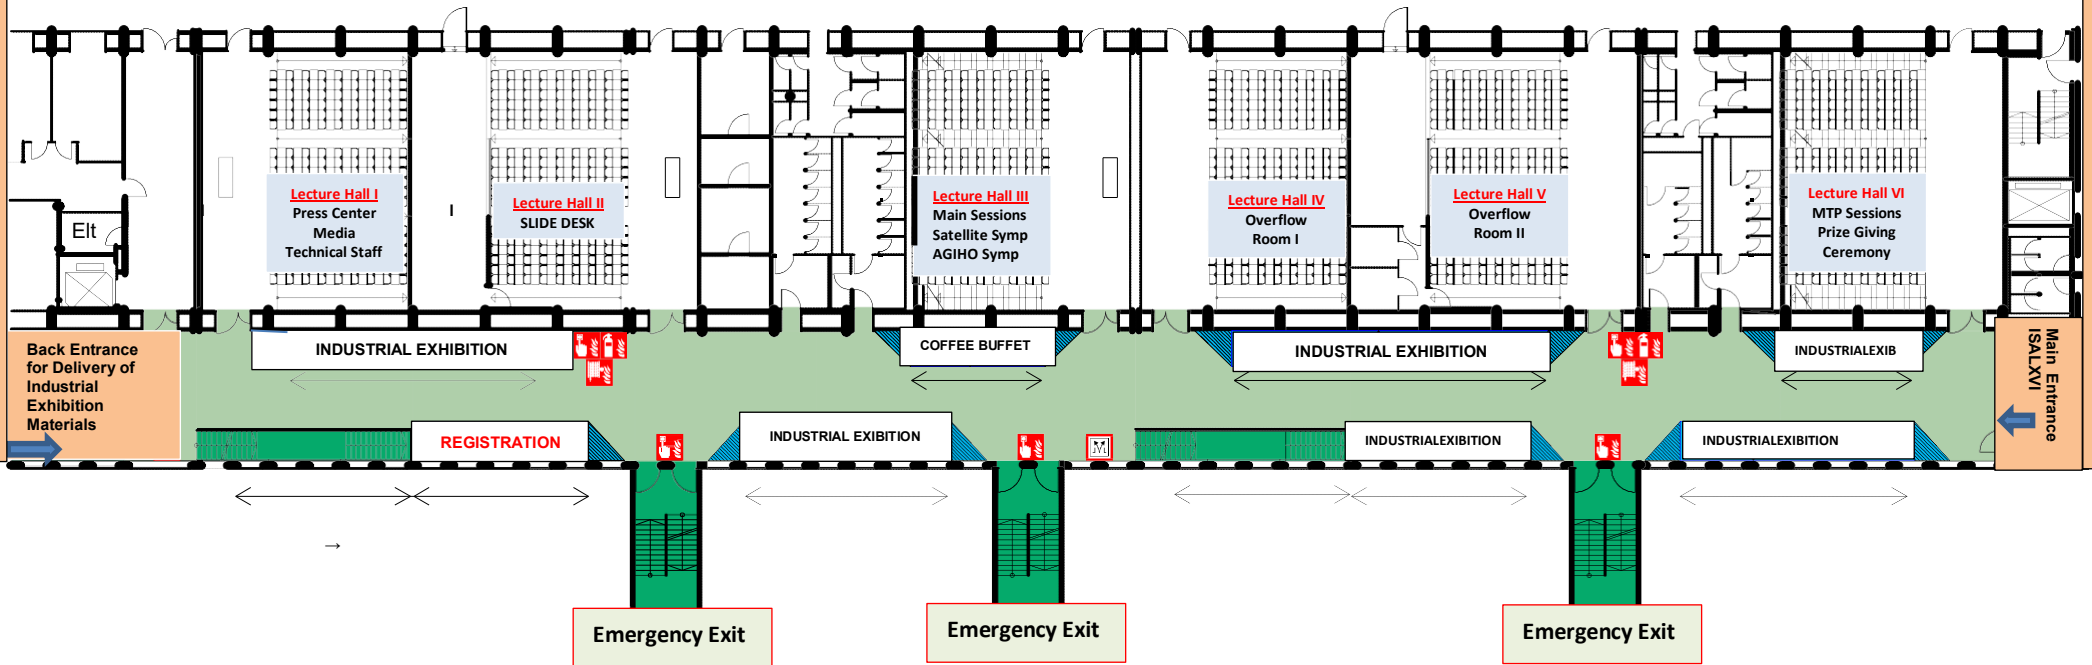

ACUTE LEUKEMIAS XVIII – Munich, March 19-22, 2023

FLOOR PLAN – FLOOR 01 REGISTRATION

Lecture Halls and Industrial Exhibition

Industrial Exhibition - Official Exhibition Hours:

Sunday: March 19, 2023:	12:00 PM – 06:30 PM
Monday: March 21, 2023:	08:30 AM – 07:00 PM
Tuesday: March 21, 2023:	08:30 AM – 05:30 PM
Wednesday: March 22, 2023:	08:30 AM – 01:00 PM

Registration Desk – Official Opening Hours:

Sunday: March 19, 2023:	09:00 PM – 07:15 PM
Monday: March 20, 2023:	08:00 AM – 07:15 PM
Tuesday: March 21, 2023:	08:00 AM – 06:45 PM
Wednesday: March 22, 2023:	08:00 AM – 01:00 PM

Inside pedestrian floor - „BESUCHERSTRASSE“- access to Hörsaaltrakt and ISALXVI

Access Road for Delivery Hörsaalgebäude – Marchioninstraße 15

Back Entrance for Delivery of Industrial Exhibition Materials

Main Entrance ISALXVI