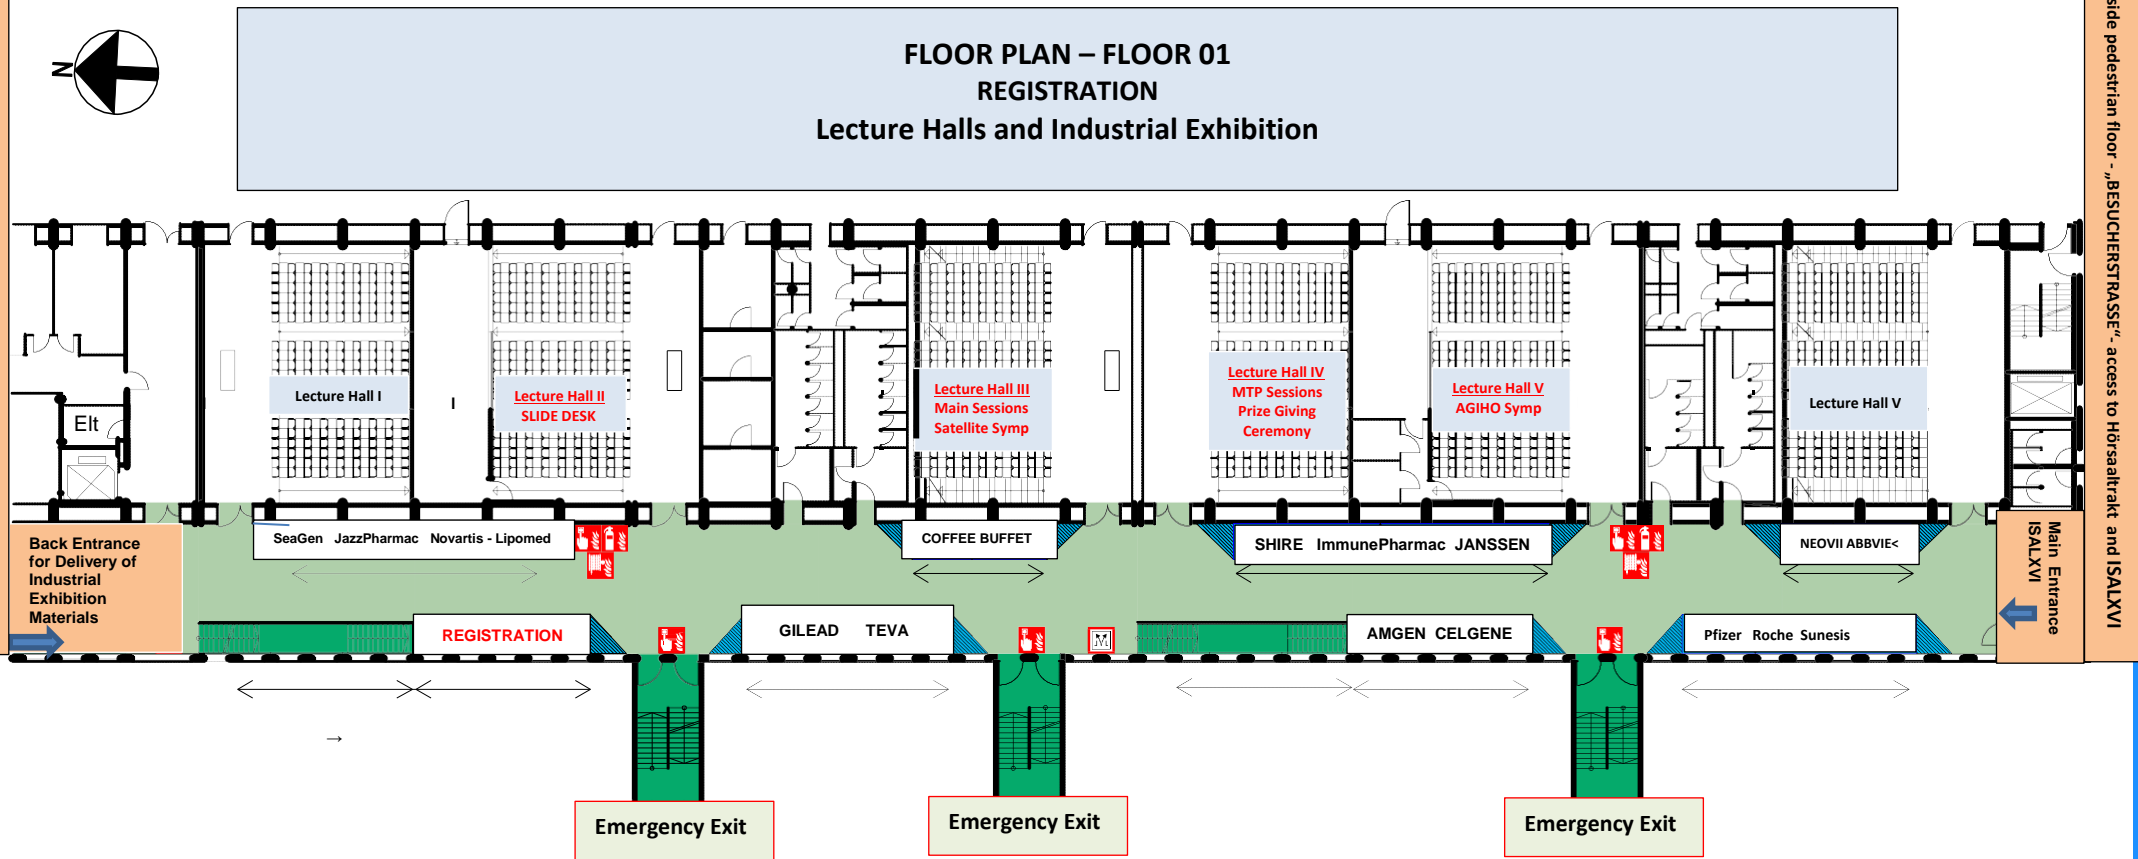

ACUTE LEUKEMIAS XVI – Munich, February 19-22, 2017

FLOOR PLAN – FLOOR 01 REGISTRATION

Lecture Halls and Industrial Exhibition

Industrial Exhibition - Official Exhibition Hours:

Sunday: February 19, 2017: 12:00 PM – 6:30 PM
Monday: February 20, 2017: 08:30 AM – 7:00 PM
Tuesday: February 21, 2017: 08:30 AM – 5:30 PM
Wednesday: February 22, 2017: 08:30 AM – 1:00 PM

Registration Desk – Official Opening Hours:

Sunday: February 19, 2017: 09:00 PM – 7:15 PM
Monday: February 20, 2017: 08:00 AM – 7:15 PM
Tuesday: February 21, 2017: 08:00 AM – 6:45 PM
Wednesday: February 22, 2017: 08:00 AM – 1:00 PM