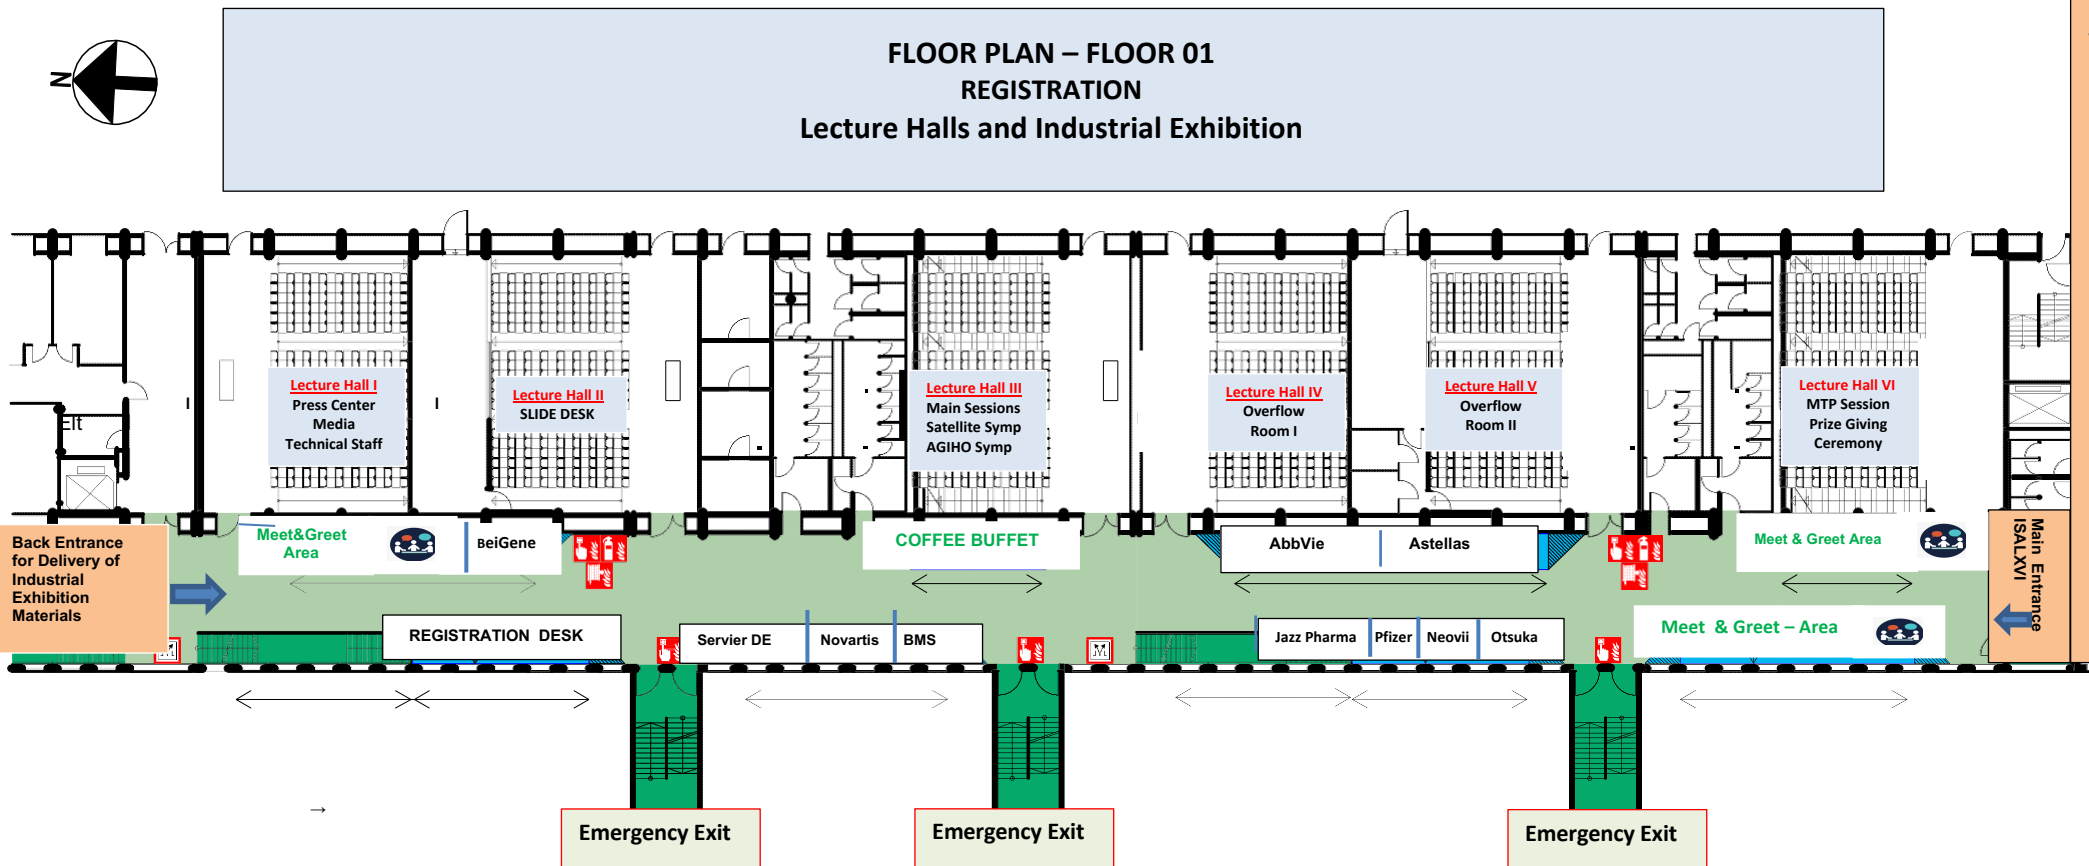

ACUTE LEUKEMIAS XVIII – Munich, March 19-22, 2023

Access Road for Delivery Hörsaalgebäude – Marchioninstraße 15

Inside pedestrian floor - „BESUCHERSTRASSE“ - access to Hörsaaltrakt and ISALXVIII

Official Opening Hours

Industrial Exhibition - Official Exhibition Hours:

Sunday: March 19, 2023:	12:00 PM – 06:30 PM
Monday: March 20, 2023:	08:30 AM – 07:00 PM
Tuesday: March 21, 2023:	08:30 AM – 05:30 PM
Wednesday: March 22, 2023:	08:30 AM – 01:00 PM

Registration Desk – Official Opening Hours:

Sunday: March 19, 2023:	09:00 PM – 07:15 PM
Monday: March 20, 2023:	08:00 AM – 07:15 PM
Tuesday: March 21, 2023:	08:00 AM – 06:45 PM
Wednesday: March 22, 2023:	08:00 AM – 01:00 PM