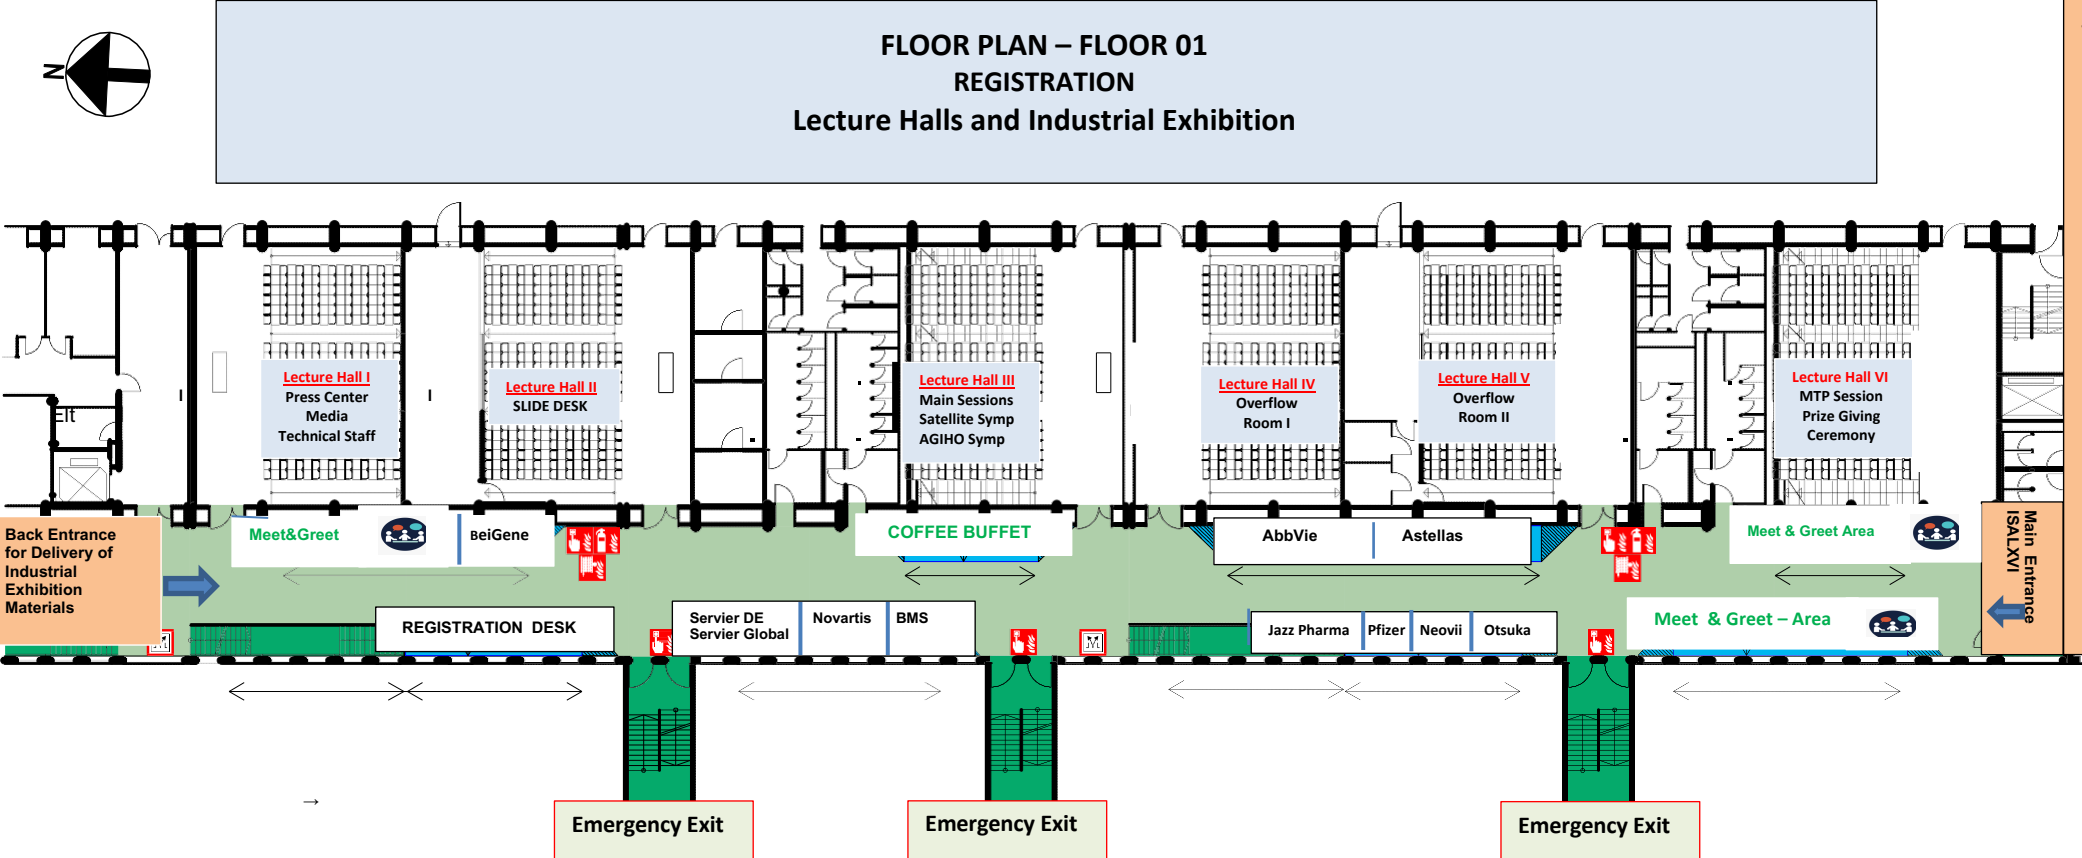

# ACUTE LEUKEMIAS XVIII – Munich, March 19-22, 2023

Access Road for Delivery Hörsaalgebäude – Marchioninstraße 15

Inside pedestrian floor - „BESUCHERSTRASSE“ - access to Hörsaaltrakt and ISALXVIII

## Official Opening Hours

### Industrial Exhibition - Official Exhibition Hours:

<b>Sunday:</b> March 19, 2023:	12:00 PM – 06:30 PM
<b>Monday:</b> March 20, 2023:	08:30 AM – 07:00 PM
<b>Tuesday:</b> March 21, 2023:	08:30 AM – 05:30 PM
<b>Wednesday:</b> March 22, 2023:	08:30 AM – 01:00 PM

### Registration Desk – Official Opening Hours:

<b>Sunday:</b> March 19, 2023:	09:00 PM – 07:15 PM
<b>Monday:</b> March 20, 2023:	08:00 AM – 07:15 PM
<b>Tuesday:</b> March 21, 2023:	08:00 AM – 06:45 PM
<b>Wednesday:</b> March 22, 2023:	08:00 AM – 01:00 PM