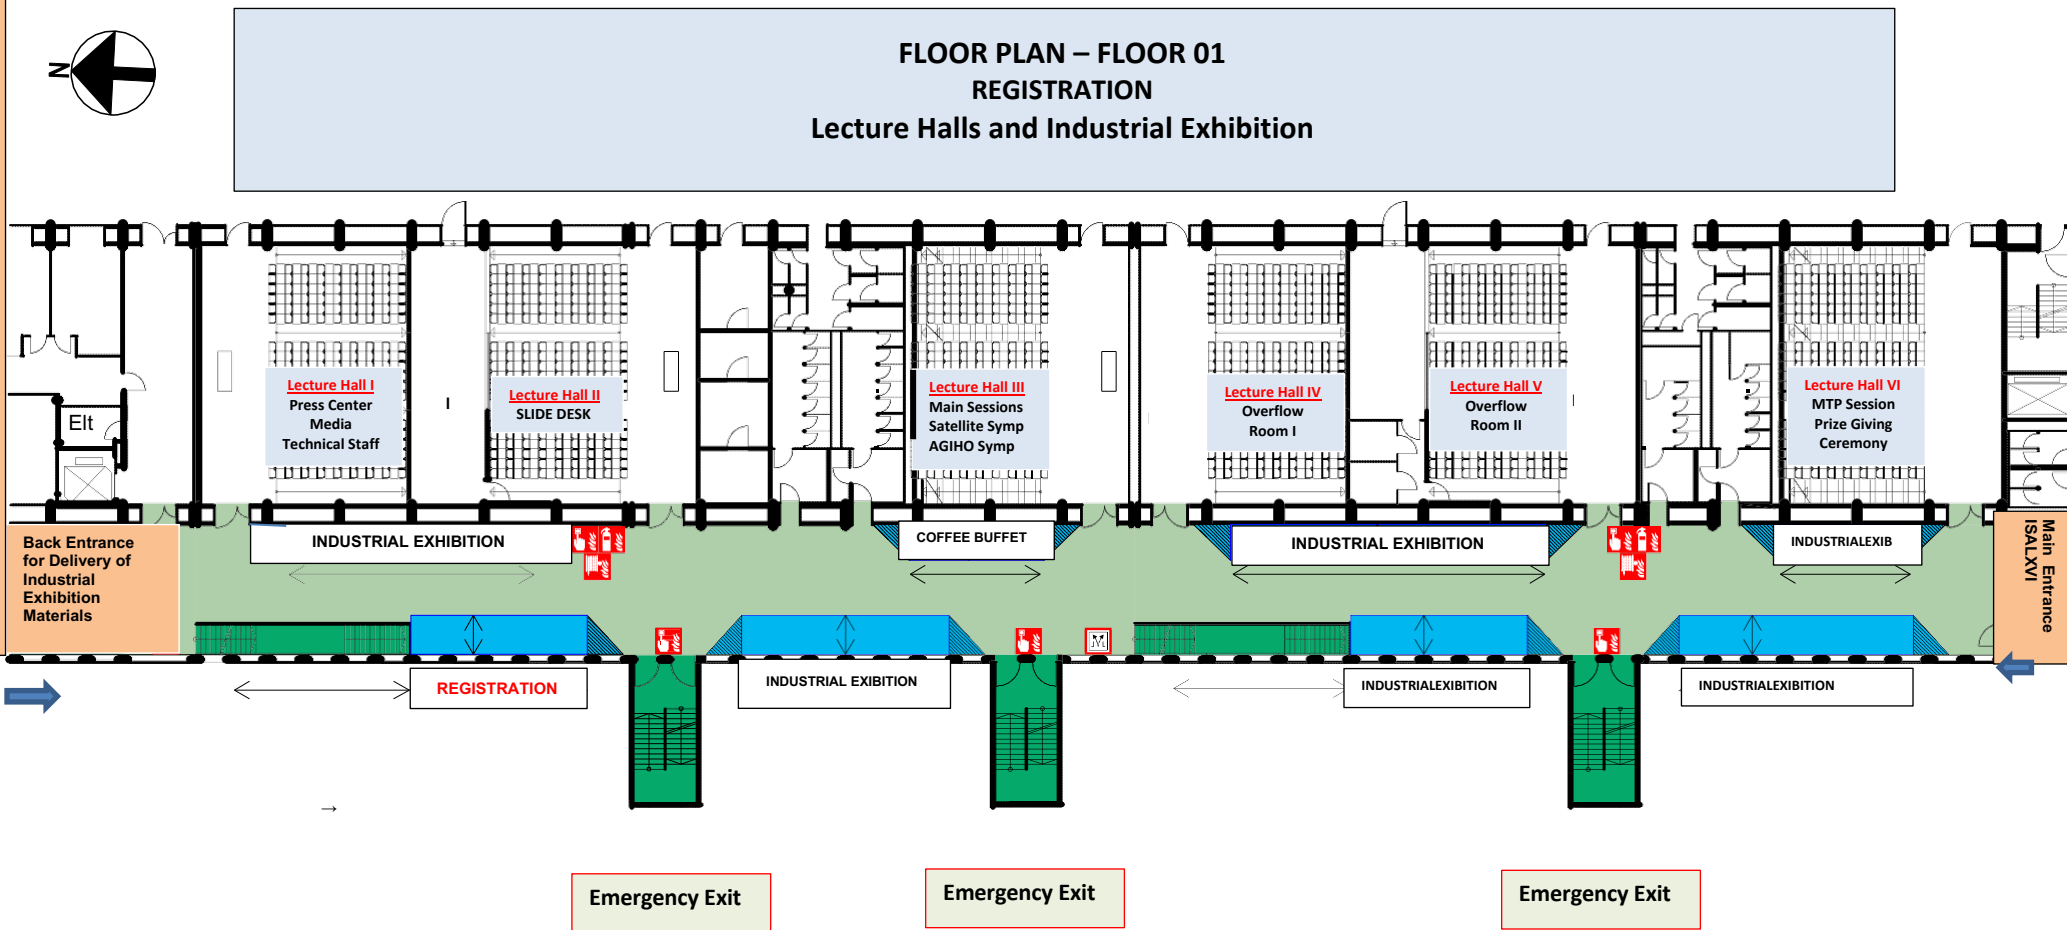

ACUTE LEUKEMIAS XVIII – Munich, March 19-22, 2023

FLOOR PLAN – FLOOR 01 REGISTRATION

Lecture Halls and Industrial Exhibition

Industrial Exhibition - Official Exhibition Hours:

Sunday: March 19, 2023:	12:00 PM – 06:30 PM
Monday: March 20, 2023:	08:30 AM – 07:00 PM
Tuesday: March 21, 2023:	08:30 AM – 05:30 PM
Wednesday: March 22, 2023:	08:30 AM – 01:00 PM

Registration Desk – Official Opening Hours:

Sunday: March 19, 2023:	09:00 PM – 07:15 PM
Monday: March 20, 2023:	08:00 AM – 07:15 PM
Tuesday: March 21, 2023:	08:00 AM – 06:45 PM
Wednesday: March 22, 2023:	08:00 AM – 01:00 PM

Access Road for Delivery Hörsaalgebäude – Marchioninstraße 15

Inside pedestrian floor - „BESUCHERSTRASSE“ - access to Hörsaaltrakt and ISALXVIII