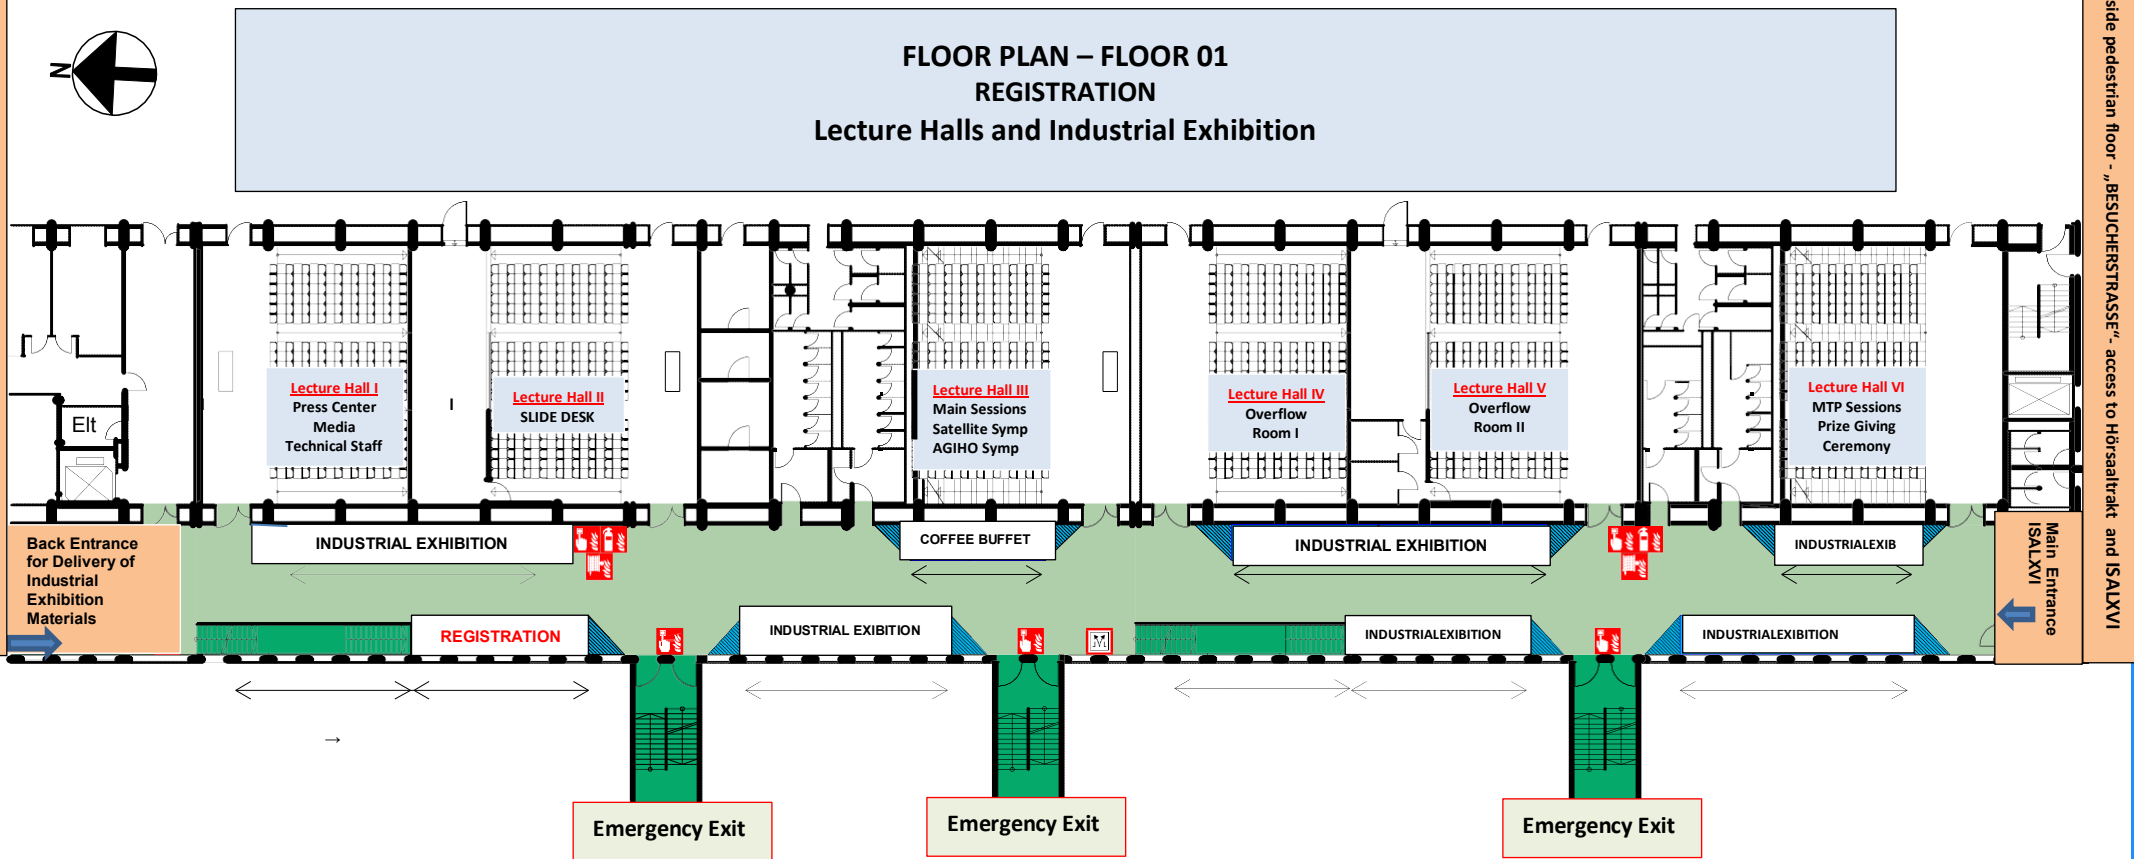

ACUTE LEUKEMIAS XVIII – Munich, February 20-23, 2022

FLOOR PLAN – FLOOR 01 REGISTRATION

Lecture Halls and Industrial Exhibition

Industrial Exhibition - Official Exhibition Hours:

Sunday: February 20, 2022:	12:00 PM – 06:30 PM
Monday: February 21, 2022:	08:30 AM – 07:00 PM
Tuesday: February 22, 2022:	08:30 AM – 05:30 PM
Wednesday: February 23, 2022:	08:30 AM – 01:00 PM

Registration Desk – Official Opening Hours:

Sunday: February 20, 2022:	09:00 PM – 07:15 PM
Monday: February 21, 2022:	08:00 AM – 07:15 PM
Tuesday: February 22, 2022:	08:00 AM – 06:45 PM
Wednesday: February 23, 2022:	08:00 AM – 01:00 PM