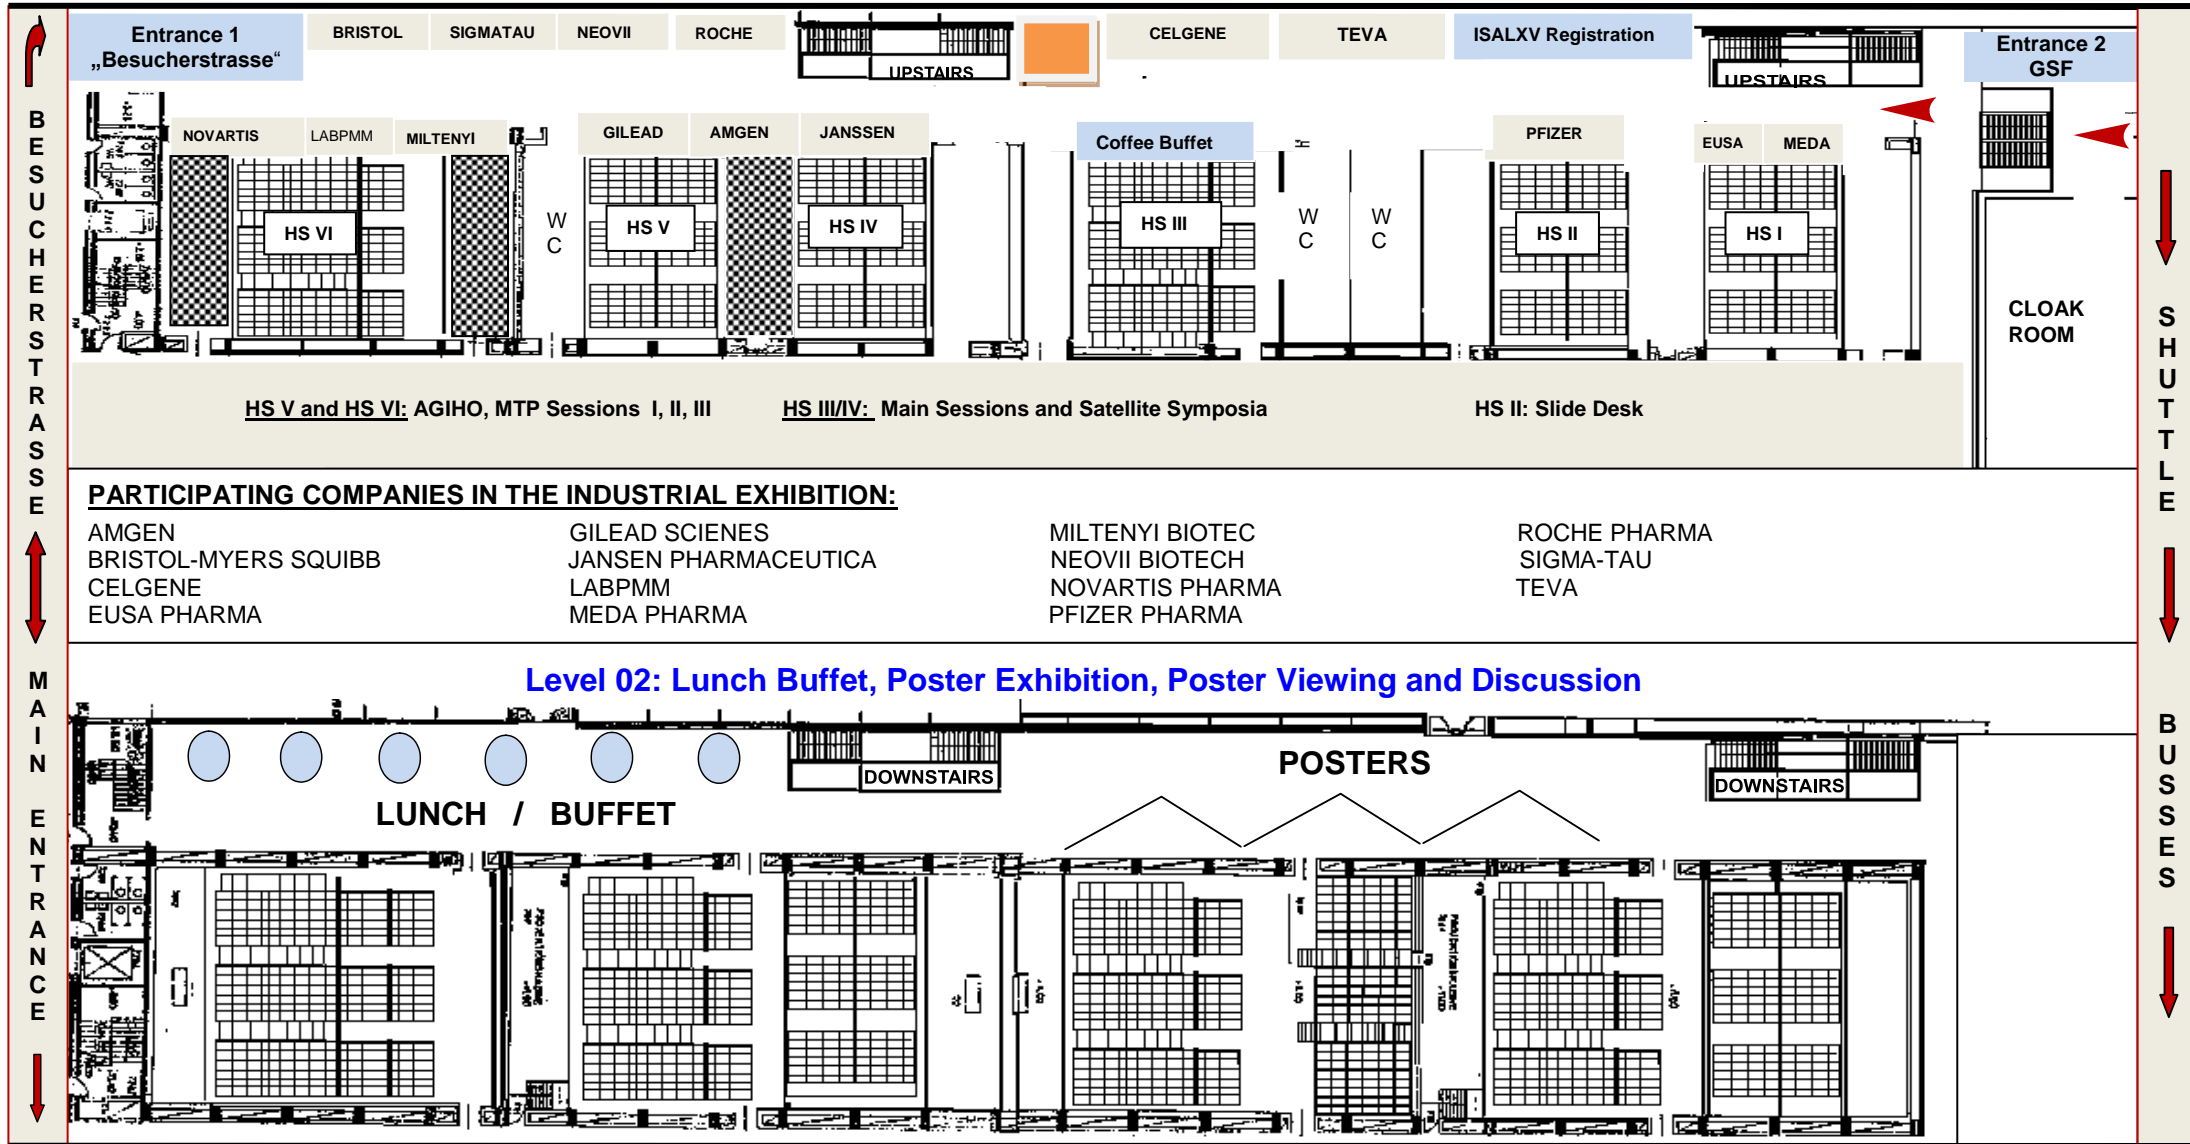

## Level 01: Main Sessions, AGIHO Symposium, Satellite Symposia, Meet-the-Professor Sessions Industrial Exhibition

**FLOOR PLAN – ACUTE LEUKEMIAS XV, Munich, February 22 – 25, 2015**